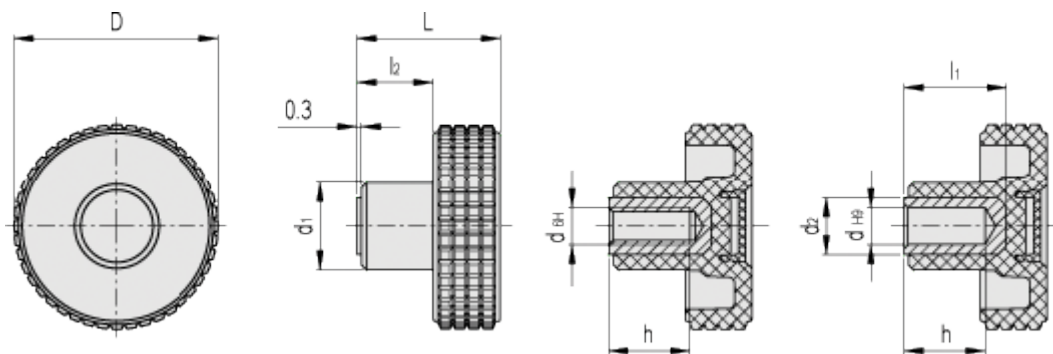

Data Sheet

Article number: 23020342069

Description: E+G Fingregreb MBT.30-B-M6-C9, black centre cap

Measures

D	= 31	l2	= 11.5
d1	= 15		
d2	= -		
dH6	= M6		
dH9	= -		
h	= 12		
L	= 24		
l1	= -		